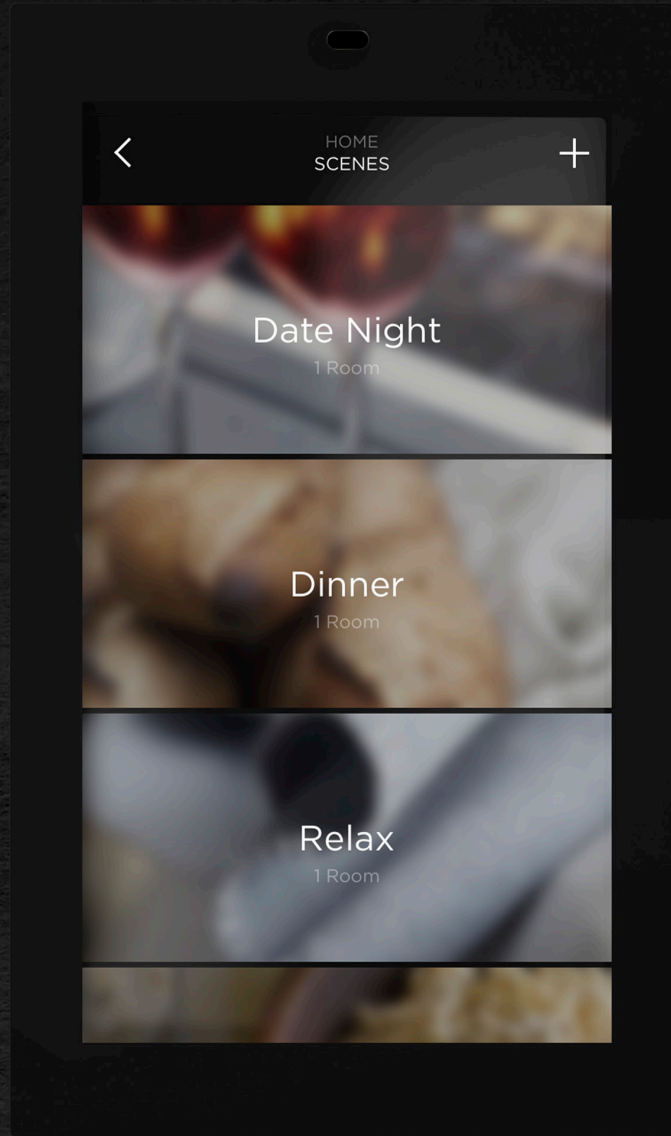

SAVANT TOUCH CONTROL SCREENS

SAVANT TOUCH 5 & TOUCH 8

SAVANT |

savant.com