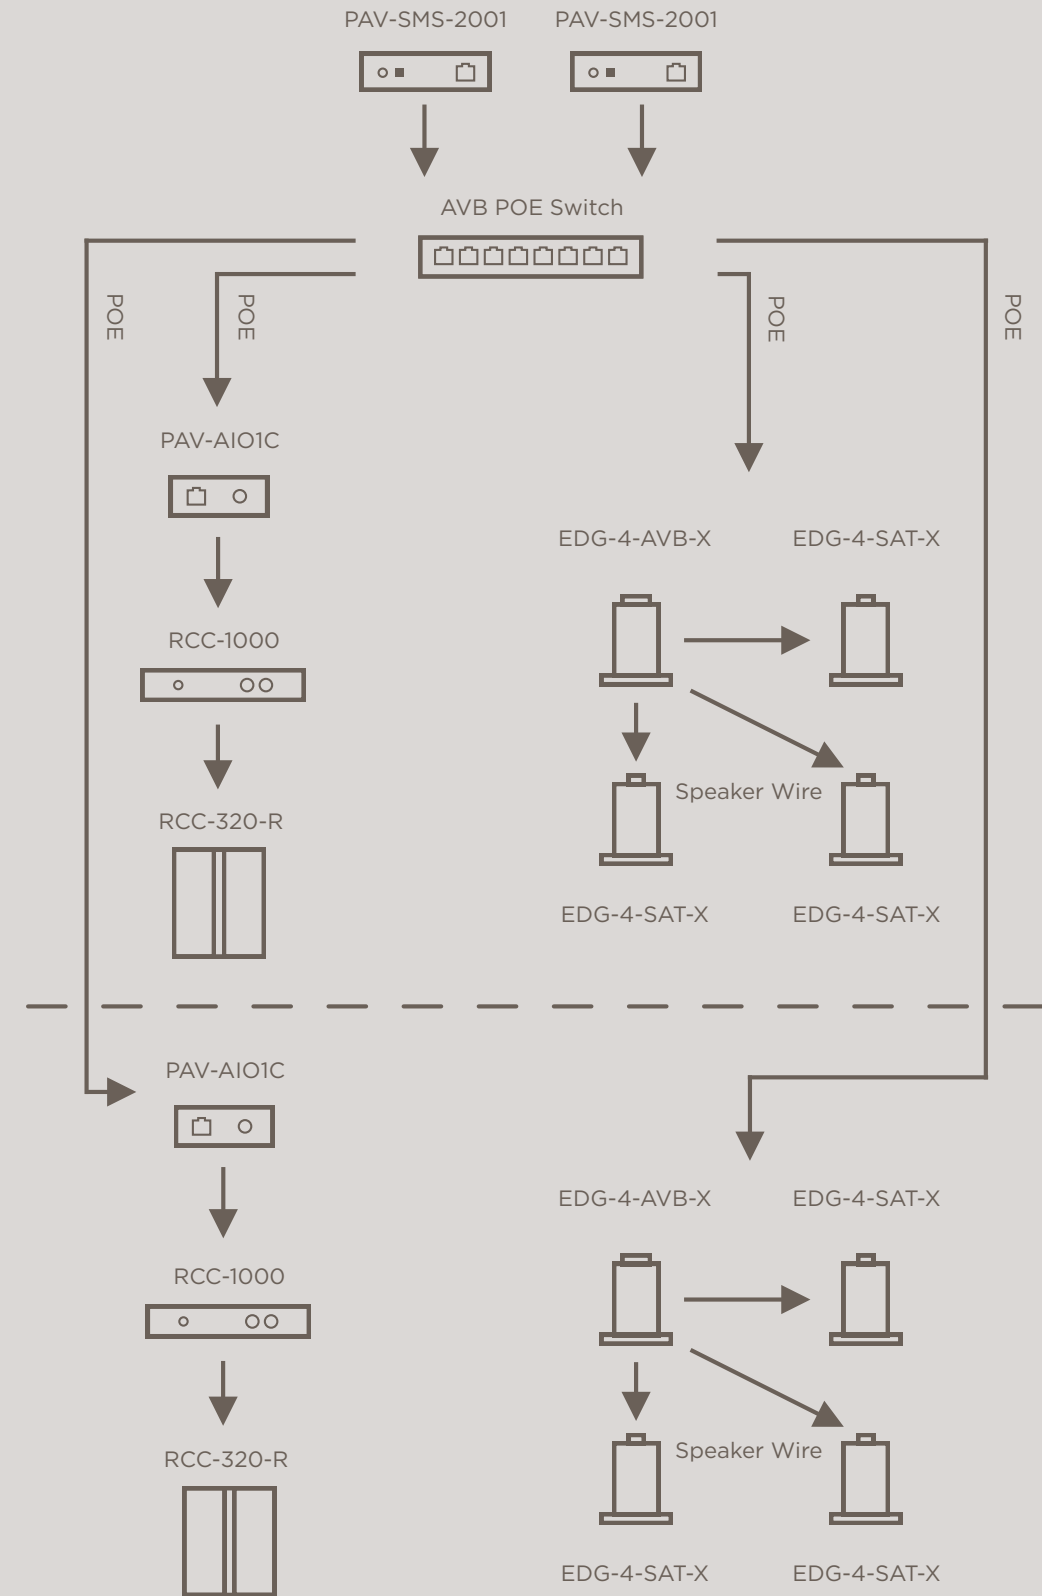

IP VIDEO NETWORKING

Utilizing a 10Gb LAN, Savant's 4K-Over-IP solution will deliver stunning high resolution images over distances up to 1000ft. 10GB Switches are available up to 96 ports.

Type	10GbE Video over IP Switch	10GbE Video over IP Switch	10GbE Video over IP Switch	10GbE Video over IP Switch	10GbE Video over IP Switch
Model Number	M4300-8X8F	M4300-12X12F	M4300-16X/ M4300-24X/ M4300-48X	M4300-24X24F	XSM4396K0-10000S
Connectivity					
SFP+ Ports	8	12		24	Up to 95 + 1 Uplink*
RJ45 Ports	7 + 1 Uplink	11 + 1 Uplink	15 + 1 Uplink/ 23 + 1 Uplink/ 47 + 1 Uplink	23 + 1 Uplink	Up to 95 + 1 Uplink*
Modular Card Slots	2				8
Accessories					
8-port RJ45 Card					APM408C-10000S
8-Port SFP Card					APM408F-10000S
600W Power Supply					APS600W-100NES