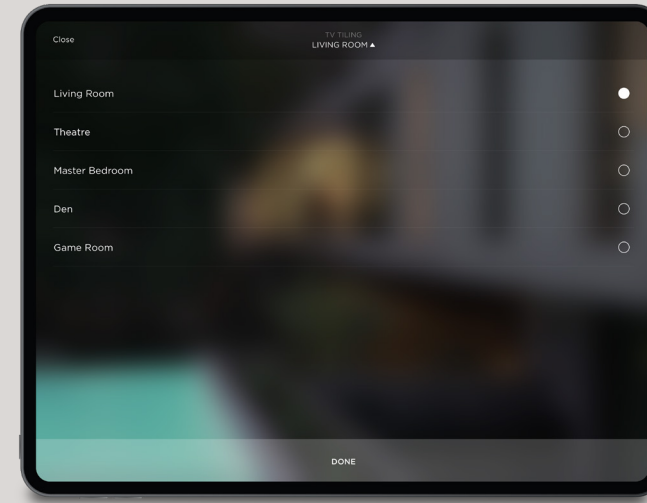

FUTURE PROOF

10GbE network bandwidth ensures that your video distribution system will be ready for whatever tomorrow brings.

*no compression at resolutions below 4K/60 4:4:4. Minimal 1:4 to 1 compression for 4K/60 4:4:4 only.
**HDR support available as per the HDMI 2.0a spec at 4K/60 4:2:2 and below.

IP VIDEO TILING - ONLY FROM SAVANT

Display multiple sources on a screen, simply control sources and choose audio, create presets, add to Savant Scenes and much more.

SEE IT ALL

Savant's unique control interface makes multiple views simple and intuitive. Select from predefined layouts, drag a tile to move views, double tap to expand a particular source, or press and drag the audio icon to choose which source to listen to.