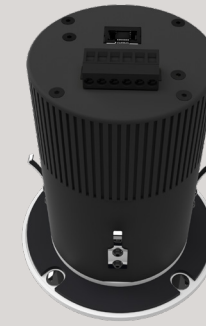

IP AUDIO MICRO APERTURE

These decor friendly in-ceiling speakers are available with compact, paintable round or square perforated grilles which complement USAI lighting fixtures for a clean, crisp look that architects, decorators, and clients will love. IP speakers are a new innovation in the way sound is delivered. Isolated from rooms above through their closed backs, IP Audio speakers are POE powered and can drive up to three IP satellite speakers. This provides a 4-speaker capacity based on a single IP speaker and POE connection. Each IP speaker is individually controlled and connected to the network digital direct, eliminating the problems inherent with long analog audio speaker cable runs.