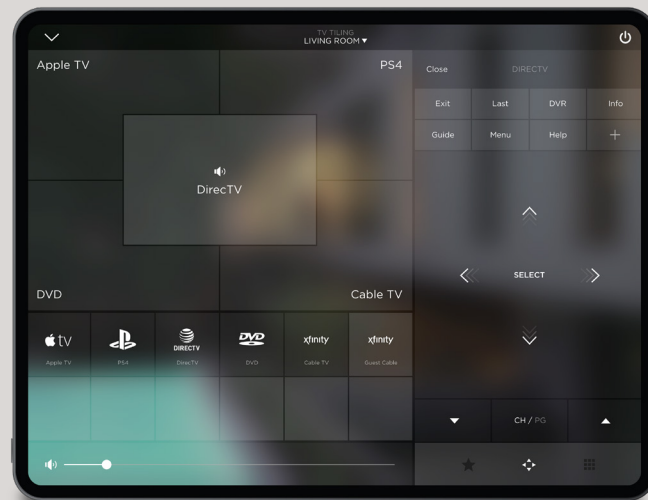

CONTROL AT YOUR FINGERTIPS

Tap on any tile to bring up the control interface for that source. Whether it's streaming, cable, satellite, or your favorite gaming console, Savant's advanced interface determines the right controls for that source.