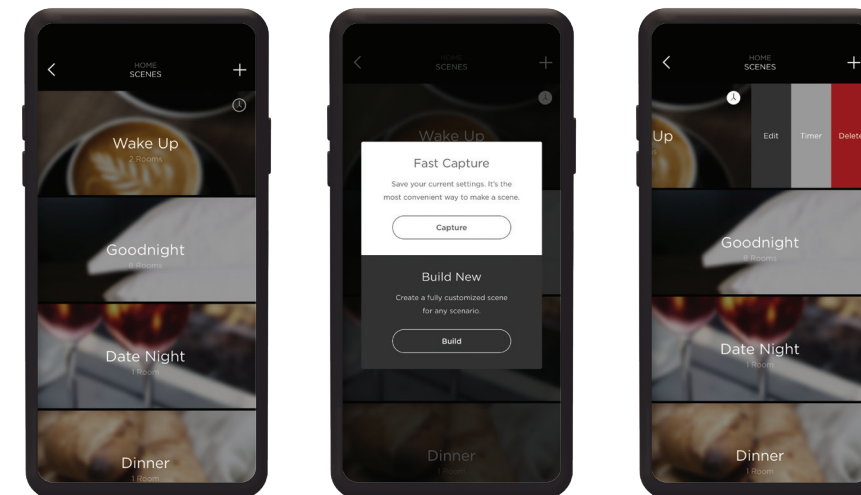

SET THE SCENE

Music is just part of your in-home experience. With Savant Scenes everyone in your family can save and recall settings and services to set the perfect mood for any occasion. Recreate the immersive experience of a movie theater in your living room, set the lighting and music for an intimate dinner, or wake up to your favorite station while the shades gently raise.

Set Scenes to activate automatically based on time of day or in concert with sunrise and sunset. With Savant, technology fades into the background, letting your life take center stage.