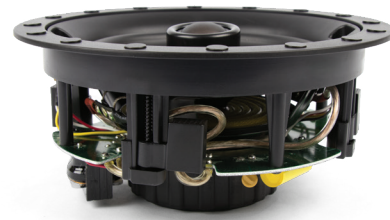

6.5 INCH  
2-WAY STEREO

8 INCH  
2-WAY STEREO

MEZZANINE  
SURROUND  
SATELLITES

6.5 INCH  
SINGLE  
STEREO TWIN  
TWEETER

8 INCH  
SINGLE  
STEREO TWIN  
TWEETER