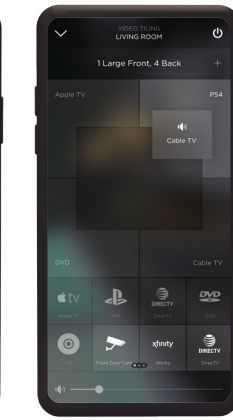

A SYMPHONY OF POSSIBILITIES

Savant Music is just the beginning of your smart home experience. Many Savant products have smart home capabilities built right in, which means you can add lighting, video, climate, security and energy solutions to create a home that is in tune with the way you live. Control it all from our Savant Pro App, Pro Remote, or create Scenes which make your home come alive with the simple touch of a button. Savant brings it all together with an intuitive and personal experience where technology fades into the background and your life takes center stage.

SAVANT PRO APP