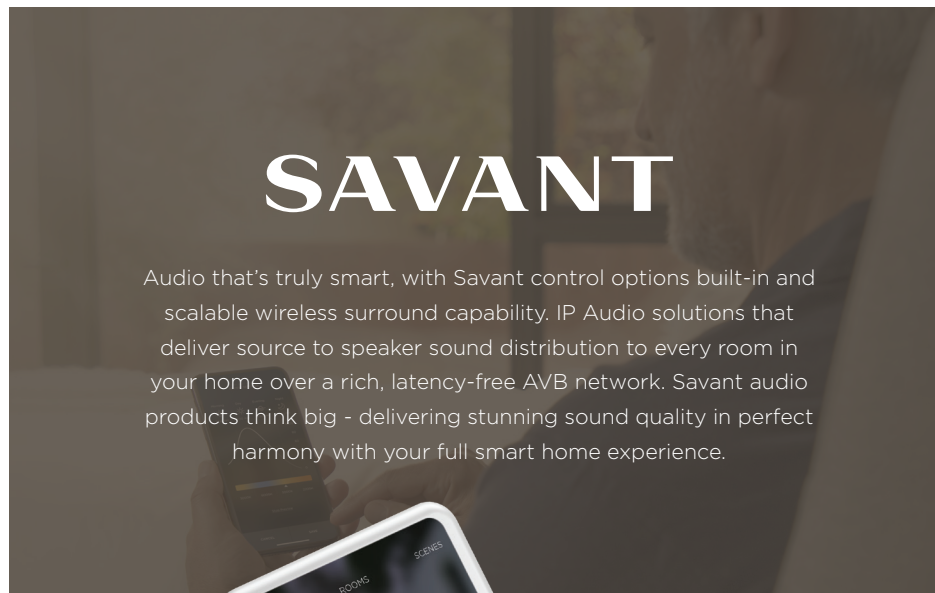

## MUSIC YOUR WAY

Music is a personal experience. So why not personalize the way you access it? The Savant Pro App offers instant access to a vast world of music, with a thoughtful user interface and a customizable dashboard that allows every member of the family to suit their tastes with quick access to their favorite music. Effortless cross-service search capability and global playlist creation lets you mix and match tracks from different services, Savant provides a level of personalization that delivers music your way.

# CONTROL IN YOUR HANDS

Control your music from anywhere.

Savant gives you multiple ways to access and control your Savant experience, whether it's through Savant's mobile app for iOS and Android, our award-winning Pro Remote, in-wall touch panels and keypads, or through Apple Watch integration. It's complete control that works for you.

Savant audio and speakers offer a rich, personalized whole-home audio experience with a comprehensive suite of solutions for every room of the home.

Audio that's truly smart, with Savant control options built-in and scalable wireless surround capability. IP Audio solutions that deliver source to speaker sound distribution to every room in your home over a rich, latency-free AVB network. Savant audio products think big - delivering stunning sound quality in perfect harmony with your full smart home experience.

## SMART AUDIO SOUNDBAR

The 55-inch, 3-Channel Savant Smart Audio soundbar has everything needed for an exhilarating home theater experience. With rich, clear sound, WiSA Certified wireless expandability, and built-in Savant control options that open up a whole world of smart home possibilities - the Smart Audio Soundbar is the ideal centerpiece of a professional, scalable audio system that can grow to fit any home.