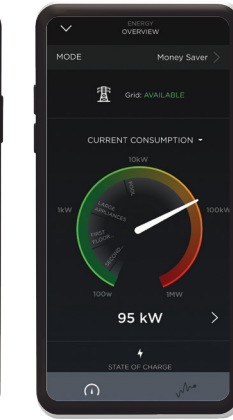

SAVANT PRO APP

TRUEIMAGE LIGHTING

DAYLIGHT MODE

VIDEO TILING

CLIMATE

SECURITY

ENERGY MONITORING