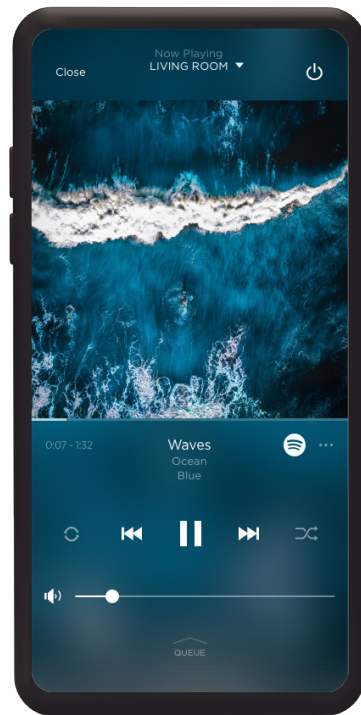

CONTROL IN YOUR HANDS

Control your music from anywhere.

Savant gives you multiple ways to access and control your Savant experience, whether it's through Savant's mobile app for iOS and Android, our award-winning Pro Remote, in-wall touch panels and keypads, or through Apple Watch integration. It's complete control that works for you.