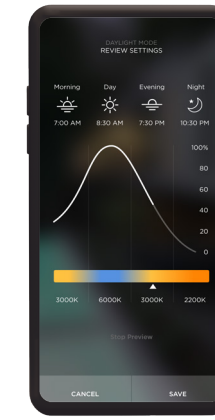

# A SYMPHONY OF POSSIBILITIES

Savant Music is just the beginning of your smart home experience. Many Savant products have smart home capabilities built right in, which means you can add lighting, video, climate, security and energy solutions to create a home that is in tune with the way you live. Control it all from our Savant Pro App, Pro Remote, or create Scenes which make your home come alive with the simple touch of a button. Savant brings it all together with an intuitive and personal experience where technology fades into the background and your life takes center stage.

SAVANT PRO APP

TRUEIMAGE LIGHTING

DAYLIGHT MODE

VIDEO TILING

CLIMATE

SECURITY

ENERGY MONITORING