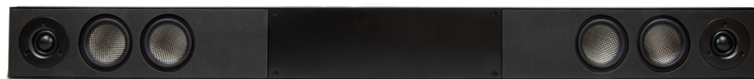

SAVANT
IP AUDIO

IP SOUNDBARS

Savant IP Audio Soundbars deliver rich, uncompromising audio quality designed for whole home distribution using a hardwired AVB network. To deliver much more than an impressive home theater experience, each soundbar has Savant Smart Home control and music streaming capabilities built in.

Available in 46- and 55-inches with standard, classic black grille. Custom grille options sizes available to perfectly match any display.