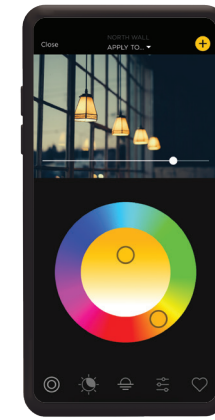

A SYMPHONY OF POSSIBILITIES

Savant Music is just the beginning of your smart home experience. Many Savant products have smart home capabilities built right in, which means you can add lighting, video, climate, security and energy solutions to create a home that is in tune with the way you live. Control it all from our Savant Pro App, Pro Remote, or create Scenes which make your home come alive with the simple touch of a button. Savant brings it all together with an intuitive and personal experience where technology fades into the background and your life takes center stage.

SAVANT PRO APP