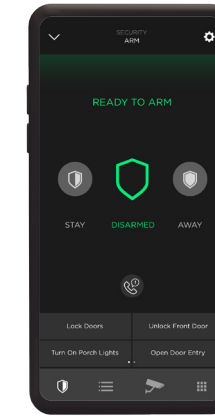

SAVANT PRO APP

TRUEIMAGE LIGHTING

DAYLIGHT MODE

VIDEO TILING

CLIMATE

SECURITY

ENERGY MONITORING